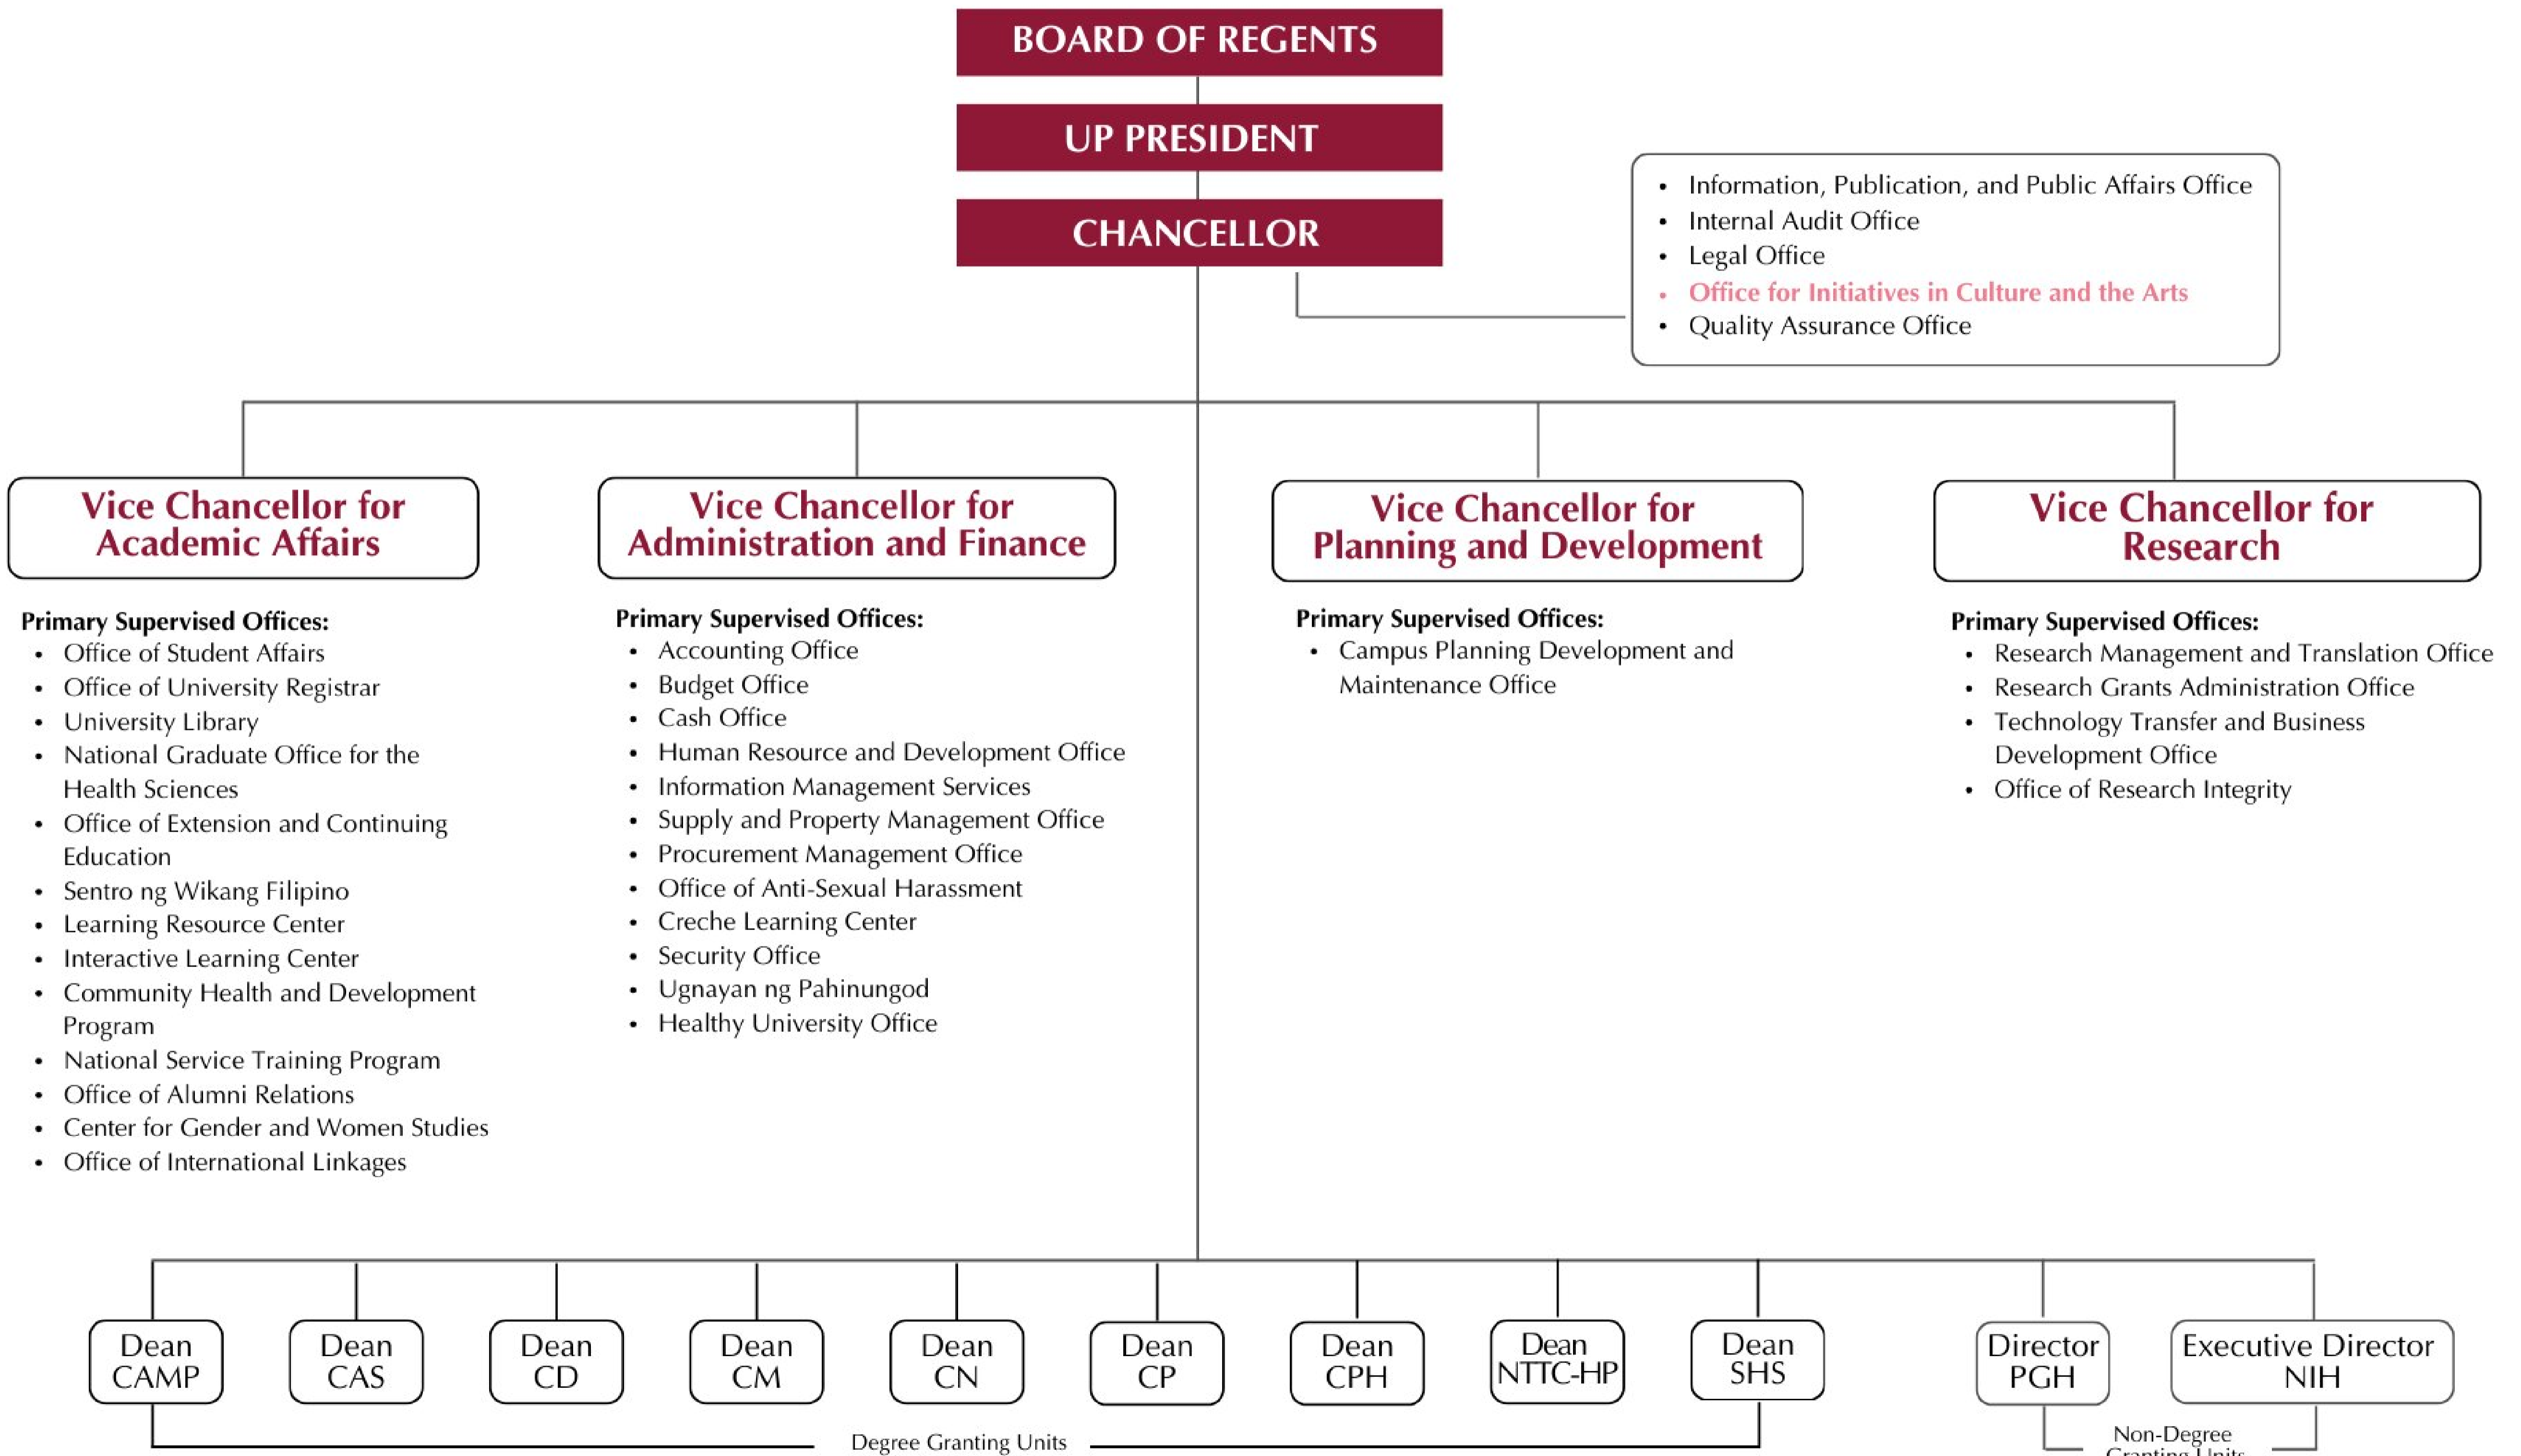

# UNIVERSITY OF THE PHILIPPINES MANILA

## Organizational Chart 2023

Degree Granting Units: College of Allied Medical Professions (CAMP); College of Arts and Sciences (CAS); College of Dentistry (CD); College of Medicine (CM); College of Nursing (CN); College of Pharmacy (CP); College of Public Health (CPH); National Teacher Training Center for the Health Professions (NTTC-HP); School of Health Sciences (SHS) | Non-Degree Granting Units: Philippine General Hospital (PGH); National Institutes of Health (NIH)

LEGEND:  
■ For creation